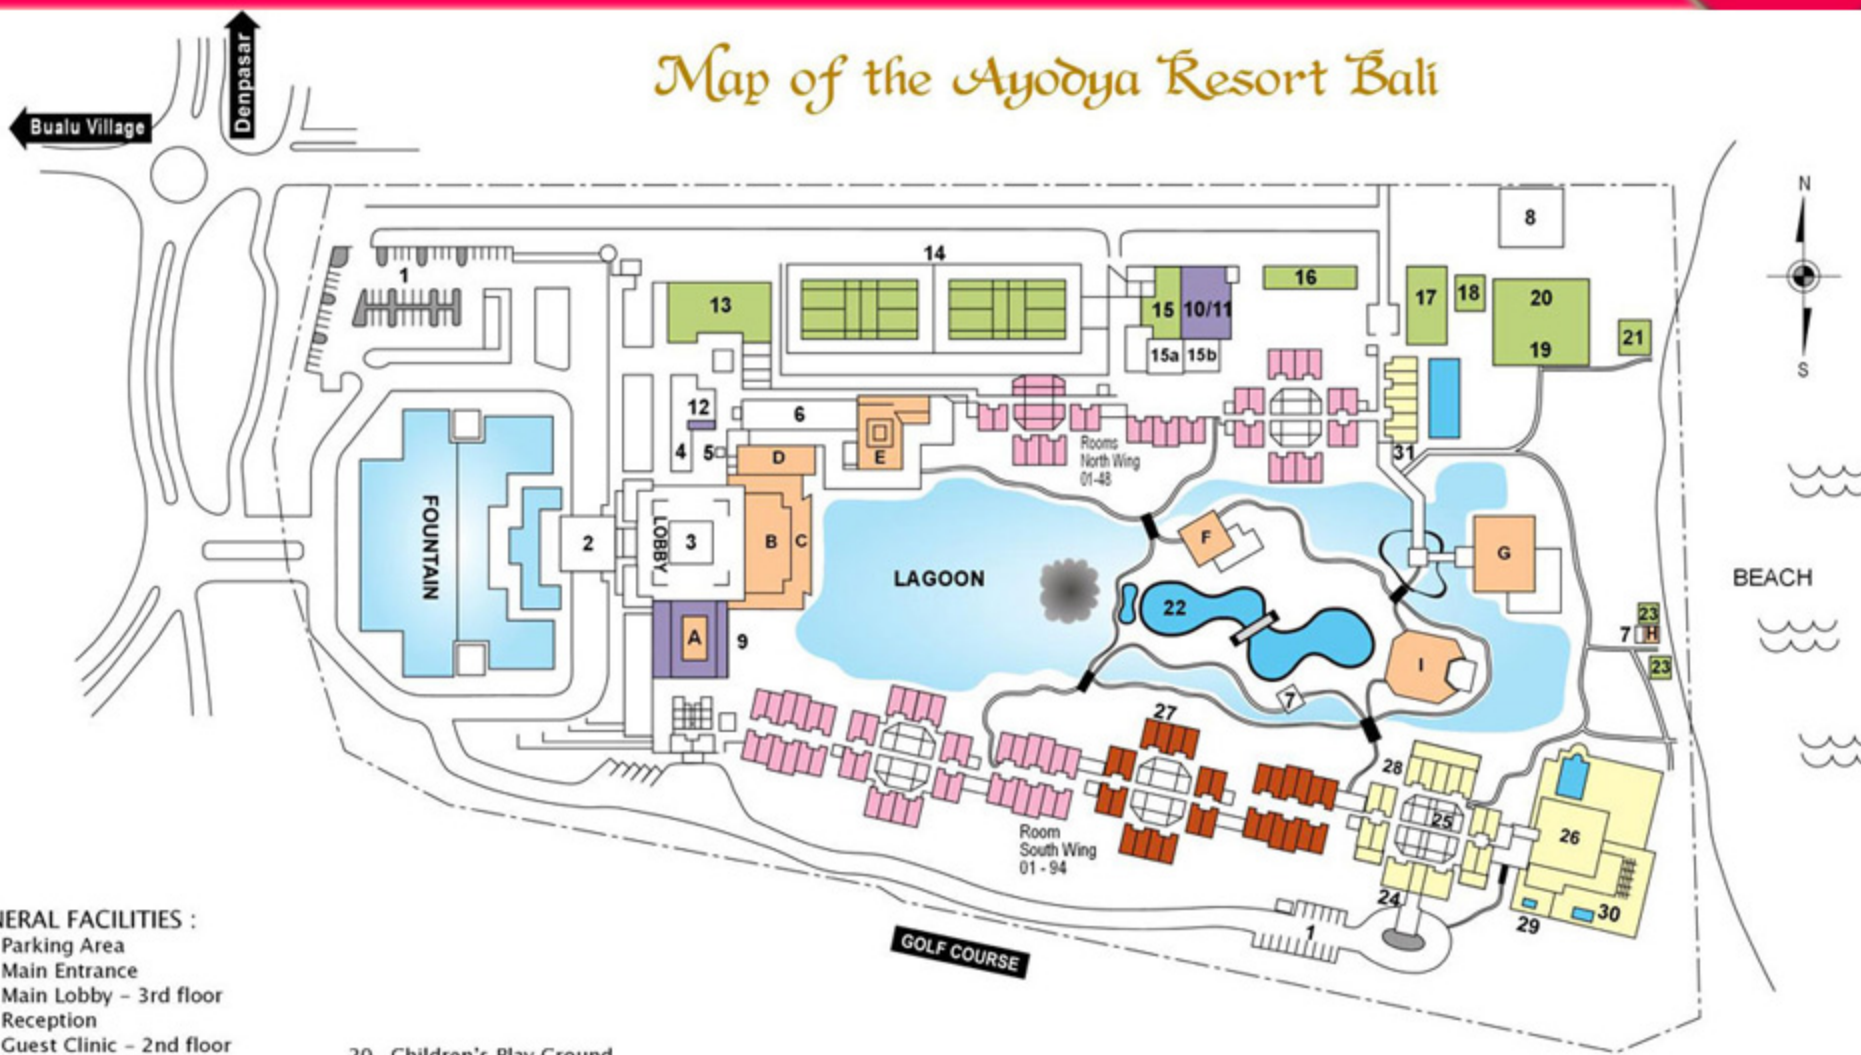

25th - 28th February 2010

Belly Dance Festival Asia

Shimmy in

**Dance performance,
bazaar, workshop
and many more!!!**

Jillina from USA

**Ticket
Available
NOW!**

Map of the Ayodya Resort Bali

GENERAL FACILITIES :

- 1. Parking Area
- 2. Main Entrance
- 3. Main Lobby - 3rd floor
- 4. Reception
- 5. Guest Clinic - 2nd floor
- 6. Bougainvillea Terrace
- 7. Towel Counter
- 8. Temple
- 9. Grand Ballroom - 1st floor
- 10. Meeting Centre - 2nd floor
- 11. Samudra Room - 3rd floor
- 12. Business Centre - 3rd floor
- 13. Dewi Shinta Gift Shop
- 14. Tennis Courts
- 15. Ayodya Spa by Mandara
 - 15a. Fitness Centre
 - 15b. Squash
- 16. Spa Villas
- 17. Mini Golf
- 18. Multi Purpose Court
- 19. Camp Ananda

- 20. Children's Play Ground
- 21. Watersports Counter
- 22. Swimming Pool
- 23. Massage Hut

THE AYODYA PALACE :

- 24. The Palace Lobby / Entrance
- 25. The Ayodya Atrium
- 26. The Palace Lounge
- 27. Bharata Suite
- 28. Dasaratha Suite
- 29. Mandavi Suite
- 30. Kausalya Suite
- 31. Rama Shinta Suite

RESTAURANTS & BARS :

- A. Rama Lounge
- B. Rama Terrace "Java Hut"
- C. Waterfall Restaurant
- D. Octopus Restaurant
- E. Genji (Japanese Restaurant)
- F. Surfer's Corner
- G. Lagoon Restaurant
- H. Beach Bar
- I. Balinese Theatre